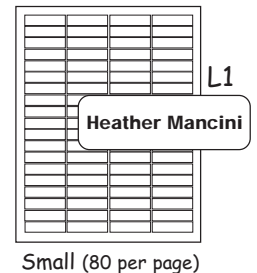

Sticky Labels shown here are **NOT** actual size

### LABEL L1 Small Labels 1/2" x 1 3/4"

- How Many?  1 Sheet (80) for \$9.00  
 2 Sheets (160) for \$14.00

L1  
**Heather Mancini**

up to 21 characters

Font as shown above